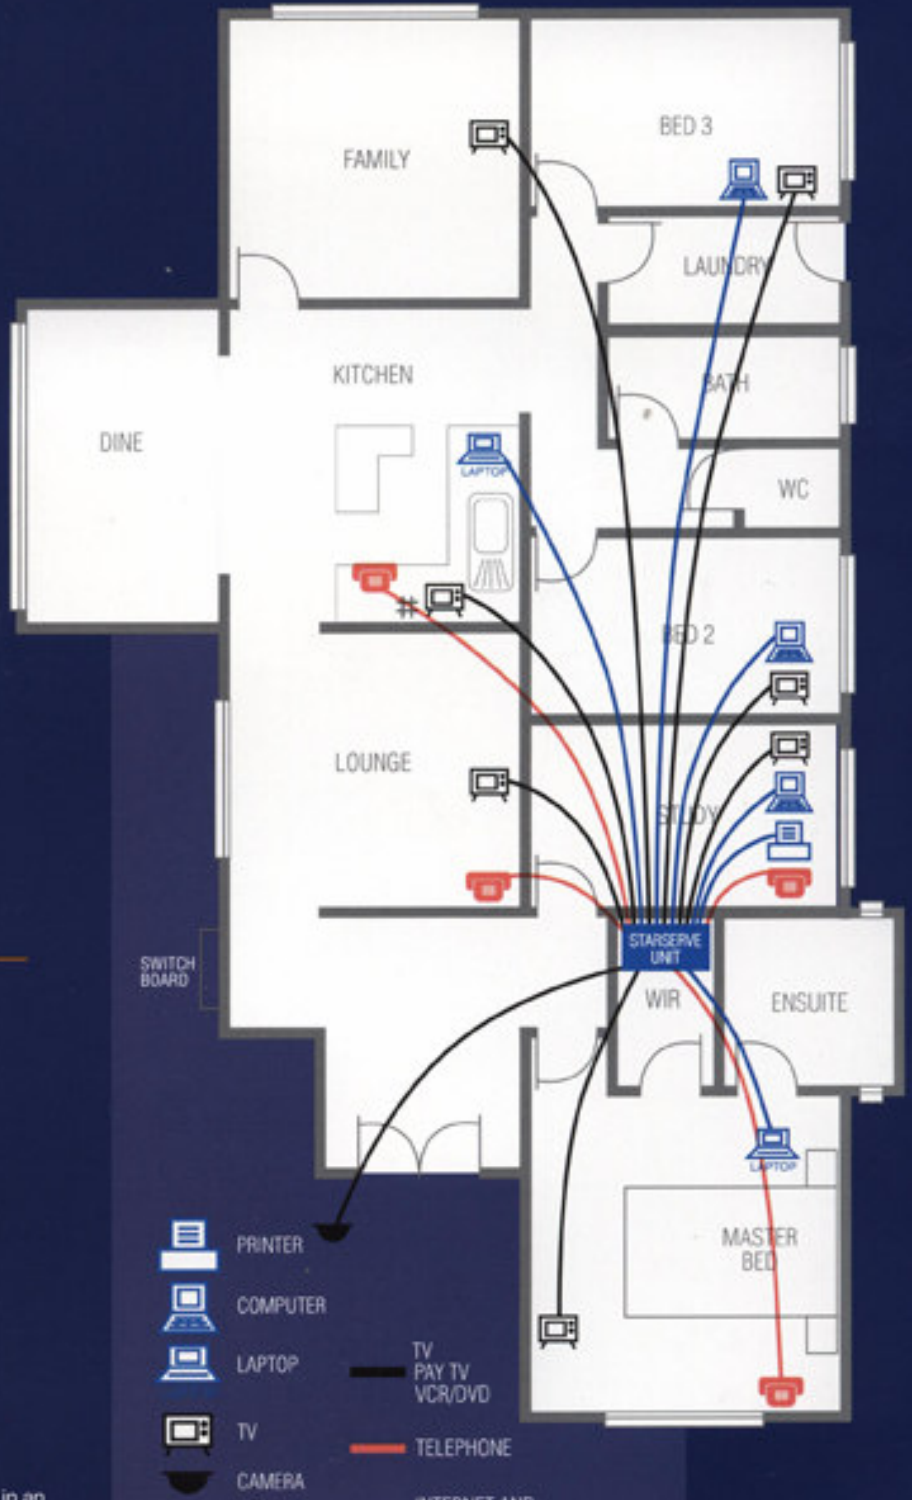

StarServe Layout installation

equipment list

- StarServe Enclosure
- Modulator
- Video Hub
- Telephone Interface
- Voice or Data Patching
- Data Hub
- RG6 Cable
- F-Type Connectors
- Cat-5 Cable
- Wall Outlets in Rooms

Note: Some or all of the components may be required in an